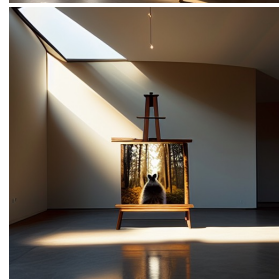

SDXL

ELLA

PixArt-α

Ours

... a small, white baby **daikon radish** with little **green** shoots on top, dressed in a **pink** tutu. ... **with tiny arms and legs**, walking a **brown dog** on a red leash, ...

Two multicolored **butterflies** ... gently balance atop a **tangerine** in a bustling garden. The tangerine, with its **glossy, dimpled texture**, is situated on a **wooden table**,...

A vibrant **watercolor** mural depicting a group of **foxes** playing **jazz** instruments adorns a **large wall** on a bustling city street. ...with **pedestrians passing by** and occasionally stopping to admire the artwork

a **triangular yellow road sign** with a **black border** and image of a **dinosaur**. ... it stands amidst... **green grass**, with a **dense forest** in the background. ...

A spacious room with a **high ceiling**, where a single, narrow beam of **natural light** streams down from a small **skylight** above... Mounted on the easel is a **detailed Rembrandt-style painting**, depicting the intricate features of a **raccoon's face**...