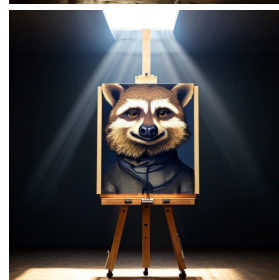

SDXL

ELLA

PixArt-α

Ours

... a small, white baby **daikon radish** with little **green** shoots on top, dressed in a **pink** tutu. ... **with tiny arms and legs**, walking a **brown dog** on a red leash, ...

Two multicolored **butterflies** ... gently balance atop a **tangerine** in a bustling garden. The tangerine, with its **glossy, dimpled texture**, is situated on a **wooden table**,...

A vibrant **watercolor** mural depicting a group of **foxes** playing **jazz** instruments adorns a **large wall** on a bustling city street. ...with **pedestrians passing by** and occasionally stopping to admire the artwork

a **triangular yellow road sign** with a **black border** and image of a **dinosaur**. ... it stands amidst... **green grass**, with a **dense forest** in the background. ...

A spacious room with a **high ceiling**, where a single, narrow beam of **natural light** streams down from a small **skylight** above... Mounted on the easel is a **detailed Rembrandt-style painting**, depicting the intricate features of a **raccoon's face**...