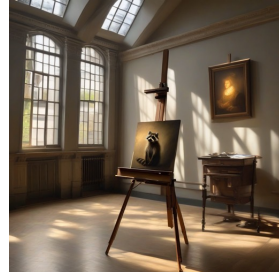

SDXL

ELLA

PixArt-α

Ours

... a small, white baby **daikon radish** with little **green** shoots on top, dressed in a **pink** tutu. ... **with tiny arms and legs**, walking a **brown dog** on a red leash, ...

Two multicolored **butterflies** ... gently balance atop a **tangerine** in a bustling garden. The tangerine, with its **glossy, dimpled texture**, is situated on a **wooden table**,...

A vibrant **watercolor** mural depicting a group of **foxes** playing **jazz** instruments adorns a **large wall** on a bustling city street. ...with **pedestrians passing by** and occasionally stopping to admire the artwork

a **triangular yellow road sign** with a **black border** and image of a **dinosaur**. ... it stands amidst... **green grass**, with a **dense forest** in the background. ...

A spacious room with a **high ceiling**, where a single, narrow beam of **natural light** streams down from a small **skylight** above... Mounted on the easel is a **detailed Rembrandt-style painting**, depicting the intricate features of a **raccoon's face**...