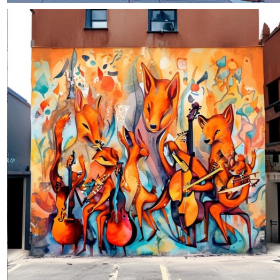

SDXL

ELLA

PixArt-α

Ours

... a small, white baby **daikon radish** with little **green** shoots on top, dressed in a **pink** tutu. ... **with tiny arms and legs**, walking a **brown dog** on a red leash, ...

Two multicolored **butterflies** ... gently balance atop a **tangerine** in a bustling garden. The tangerine, with its **glossy, dimpled texture**, is situated on a **wooden table**,...

A vibrant **watercolor** mural depicting a group of **foxes** playing **jazz** instruments adorns a **large wall** on a bustling city street. ...with **pedestrians passing by** and occasionally stopping to admire the artwork

a **triangular yellow road sign** with a **black border** and image of a **dinosaur**. ... it stands amidst... **green grass**, with a **dense forest** in the background. ...

A spacious room with a **high ceiling**, where a single, narrow beam of **natural light** streams down from a small **skylight** above... Mounted on the easel is a **detailed Rembrandt-style painting**, depicting the intricate features of a **raccoon's face**...

...**cat** ... next to a plush **brown teddy bear** which is seated on **hardwood floor**. ... They are positioned near a **light-colored wall**, with ... **houseplant's green** ...

A **sizable panda bear**, ... with the **lush greenery** that lines the water's edge. ... the bear is holding a glistening, **silver-colored trout**. The **water** flows around the bear's legs ...