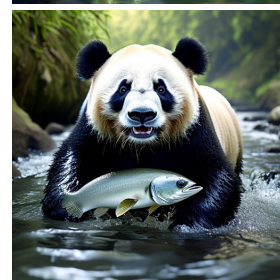

SDXL

ELLA

PixArt-α

Ours

... a small, white baby **daikon radish** with little **green** shoots on top, dressed in a **pink** tutu. ... **with tiny arms and legs**, walking a **brown dog** on a red leash, ...

a **triangular yellow road sign** with a **black border** and image of a **dinosaur**. ... it stands amidst... **green grass**, with a **dense forest** in the background. ...

A spacious room with a **high ceiling**, where a single, narrow beam of **natural light** streams down from a small **skylight** above... Mounted on the easel is a **detailed Rembrandt-style painting**, depicting the intricate features of a **raccoon's face**...