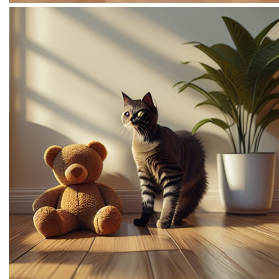

SDXL

ELLA

PixArt-α

Ours

... a small, white baby **daikon radish** with little **green** shoots on top, dressed in a **pink** tutu. ... **with tiny arms and legs**, walking a **brown dog** on a red leash, ...

Two multicolored **butterflies** ... gently balance atop a **tangerine** in a bustling garden. The tangerine, with its **glossy, dimpled texture**, is situated on a **wooden table**,...

A vibrant **watercolor** mural depicting a group of **foxes** playing **jazz** instruments adorns a **large wall** on a bustling city street. ...with **pedestrians passing by** and occasionally stopping to admire the artwork

a **triangular yellow road sign** with a **black border** and image of a **dinosaur**. ... it stands amidst... **green grass**, with a **dense forest** in the background. ...

A spacious room with a **high ceiling**, where a single, narrow beam of **natural light** streams down from a small **skylight** above... Mounted on the easel is a **detailed Rembrandt-style painting**, depicting the intricate features of a **raccoon's face**...

...**cat** ... next to a plush **brown teddy bear** which is seated on **hardwood floor**. ... They are positioned near a **light-colored wall**, with ... **houseplant's green** ...

A **sizable panda bear**, ... with the **lush greenery** that lines the water's edge. ... the bear is holding a glistening, **silver-colored trout**. The **water** flows around the bear's legs ...