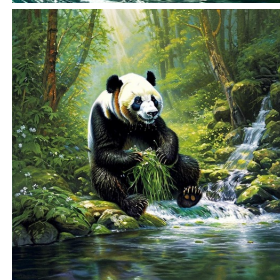

SDXL

ELLA

PixArt-α

Ours

... a small, white baby **daikon radish** with little **green** shoots on top, dressed in a **pink** tutu. ... **with tiny arms and legs**, walking a **brown dog** on a red leash, ...

Two multicolored **butterflies** ... gently balance atop a **tangerine** in a bustling garden. The tangerine, with its **glossy, dimpled texture**, is situated on a **wooden table**,...

A vibrant **watercolor** mural depicting a group of **foxes** playing **jazz** instruments adorns a **large wall** on a bustling city street. ...with **pedestrians passing by** and occasionally stopping to admire the artwork

a **triangular yellow road sign** with a **black border** and image of a **dinosaur**. ... it stands amidst... **green grass**, with a **dense forest** in the background. ...

A spacious room with a **high ceiling**, where a single, narrow beam of **natural light** streams down from a small **skylight** above... Mounted on the easel is a **detailed Rembrandt-style painting**, depicting the intricate features of a **raccoon's face**...