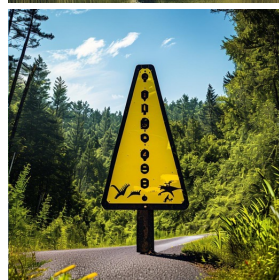

SDXL

ELLA

PixArt-α

Ours

... a small, white baby **daikon radish** with little **green** shoots on top, dressed in a **pink** tutu. ... **with tiny arms and legs**, walking a **brown dog** on a red leash, ...

Two multicolored **butterflies** ... gently balance atop a **tangerine** in a bustling garden. The tangerine, with its **glossy, dimpled texture**, is situated on a **wooden table**,...

A vibrant **watercolor** mural depicting a group of **foxes** playing **jazz** instruments adorns a **large wall** on a bustling city street. ...with **pedestrians passing by** and occasionally stopping to admire the artwork

a **triangular yellow road sign** with a **black border** and image of a **dinosaur**. ... it stands amidst... **green grass**, with a **dense forest** in the background. ...

A spacious room with a **high ceiling**, where a single, narrow beam of **natural light** streams down from a small **skylight** above... Mounted on the easel is a **detailed Rembrandt-style painting**, depicting the intricate features of a **raccoon's face**...

...**cat** ... next to a plush **brown teddy bear** which is seated on **hardwood floor**. ... They are positioned near a **light-colored wall**, with ... **houseplant's green** ...

A **sizable panda bear**, ... with the **lush greenery** that lines the water's edge. ... the bear is holding a glistening, **silver-colored trout**. The **water** flows around the bear's legs ...